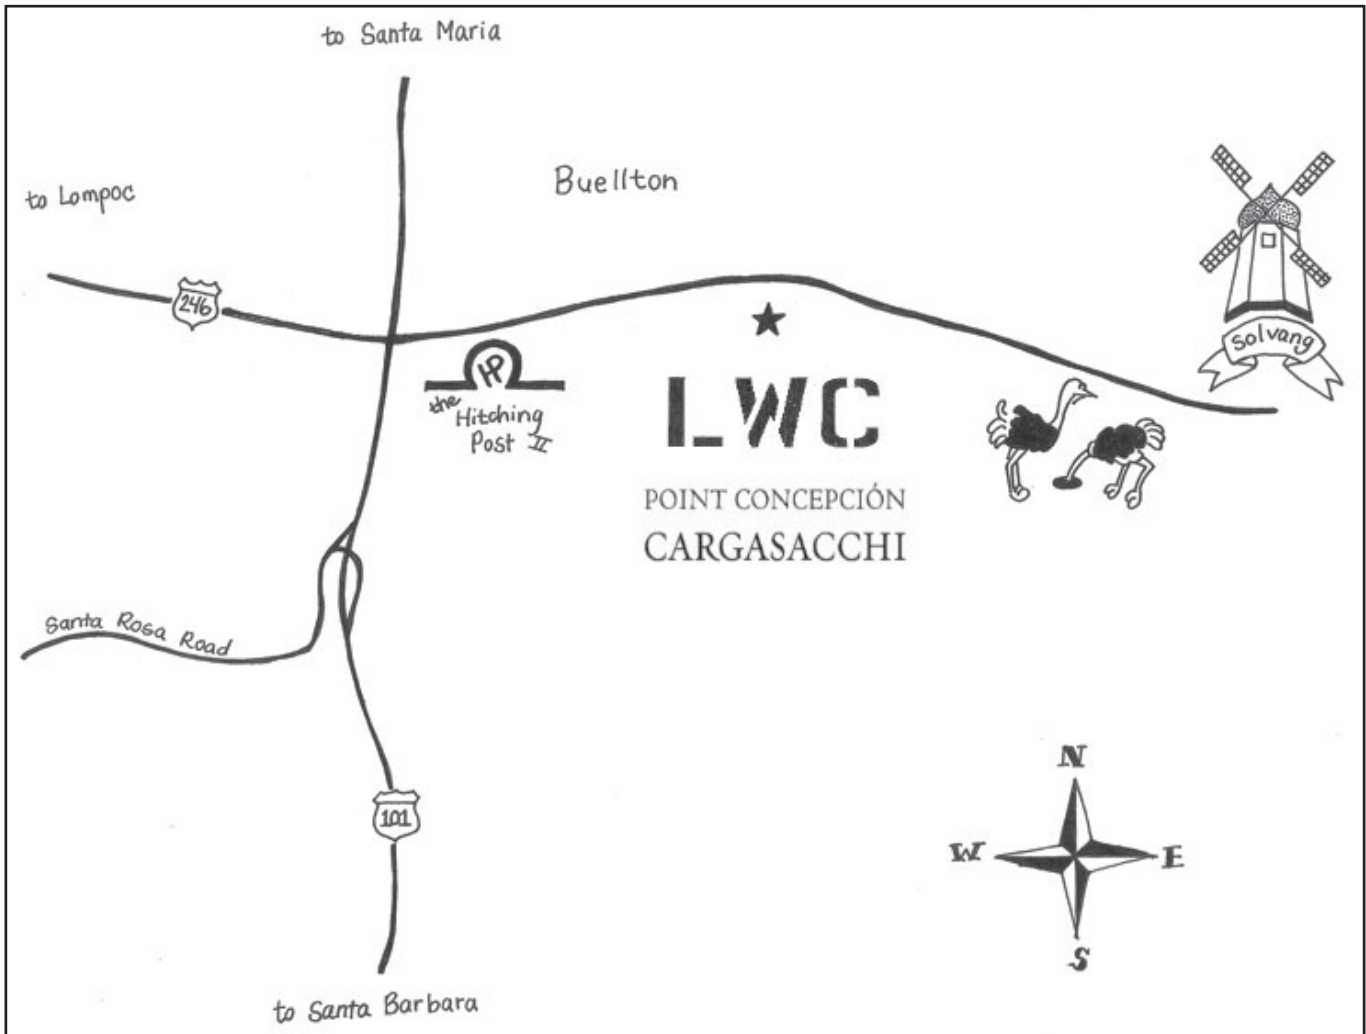

MMMM... TASTY!

EVERYTHING'S BETTER WITH PINOT!

LORING WINE COMPANY TASTING ROOM

420 East Hwy 246, Buellton, CA 93427
(805) 691-1300 • Open Thursday – Monday, 10 AM – 5 PM