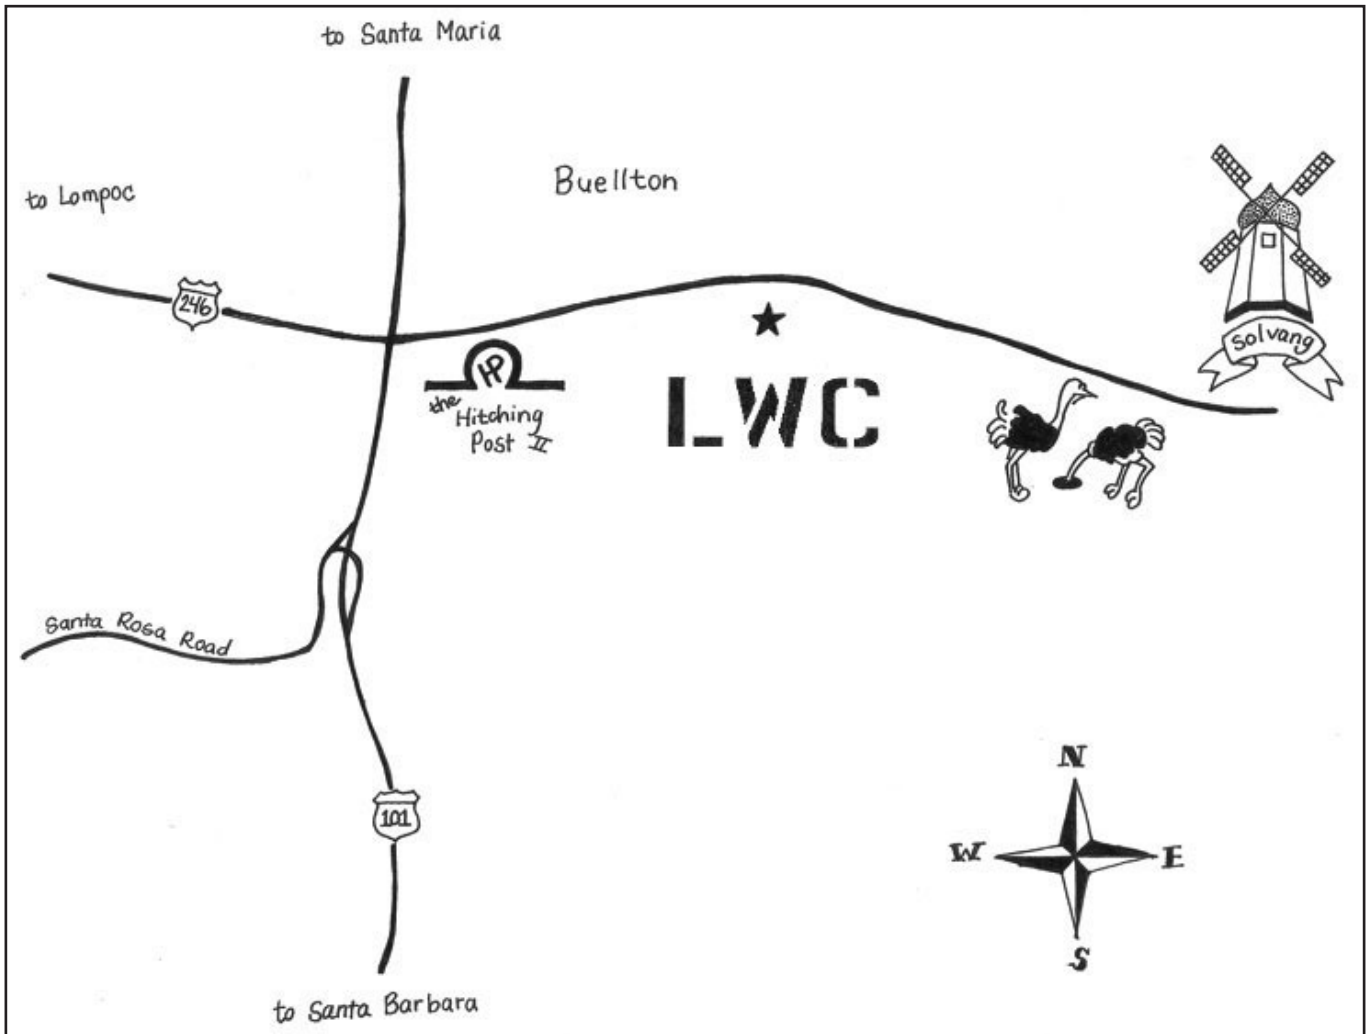

LWC

MMMM... TASTY!

EVERYTHING'S BETTER WITH PINOT!

LORING WINE COMPANY

TASTING ROOM

420 East Hwy 246, Buellton, CA 93427
(805) 691-1300 • Open Thursday – Monday, 10 AM – 5 PM